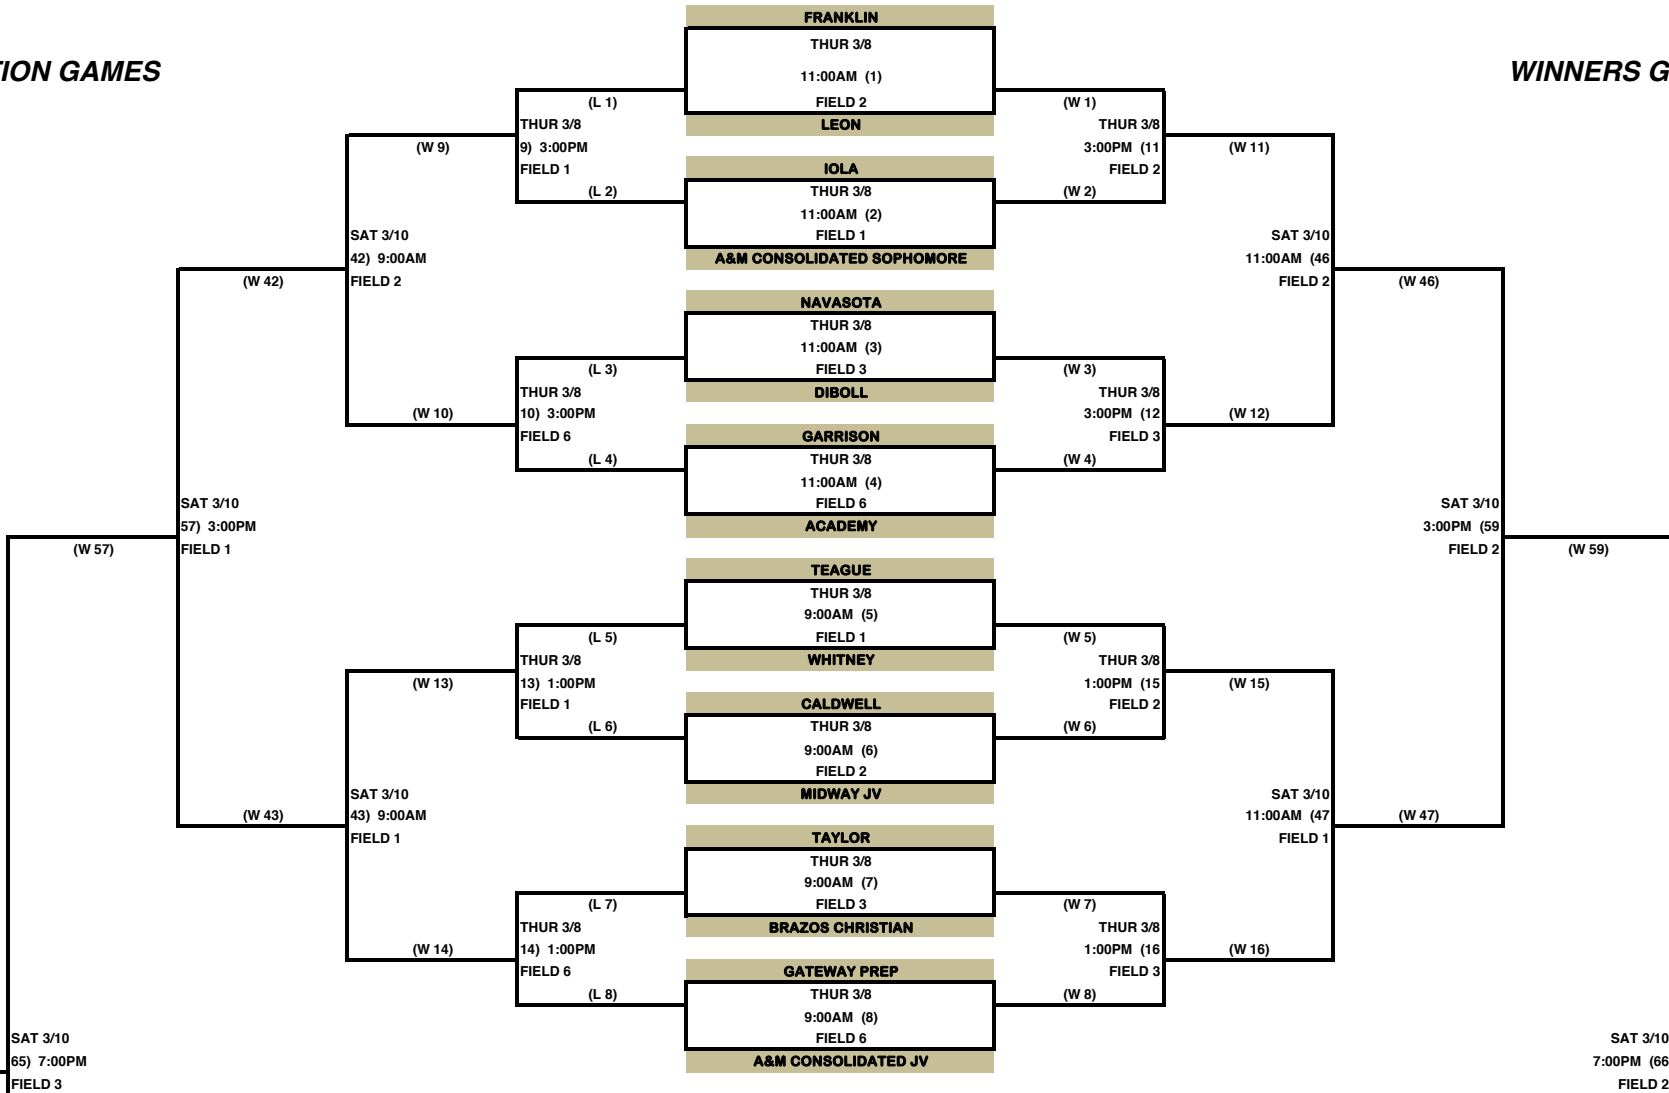

**2018 FRANKLIN ISD
6TH ANNUAL RBI (THE RANCH BASEBALL INVITATIONAL)
BASEBALL TOURNAMENT (32 TEAMS)**

MARCH 8 - MARCH 10, 2018

ALL GAMES SCHEDULED TO BE HELD AT FRANKLIN RANCH (2925 N. FM 46, FRANKLIN, TX 77856) OR FRANKLIN HIGH SCHOOL FIELD (1252 WEST FM 1644, FRANKLIN, TX 77856)

CONSOLATION GAMES

WINNERS GAMES

CONSOLATION

CHAMPION

CHAMPION

CONSOLATION GAMES

WINNERS GAMES

BRACKET LEGEND

FIELD 1 = Franklin Ranch Field 1
 FIELD 2 = Franklin Ranch Field 2
 FIELD 3 = Franklin Ranch Field 3
 FIELD 6 = Franklin Ranch Field 6
 HIGH SCHOOL FIELD = Franklin High School Field
 THUR 3/8 = Thursday, March 8th
 FRI 3/9 = Friday, March 9th
 SAT 3/10 = Saturday, March 10th
 (L #) = (Loser game #)
 (W #) = (Winner game #)
 Game numbers are listed next to game times (#)