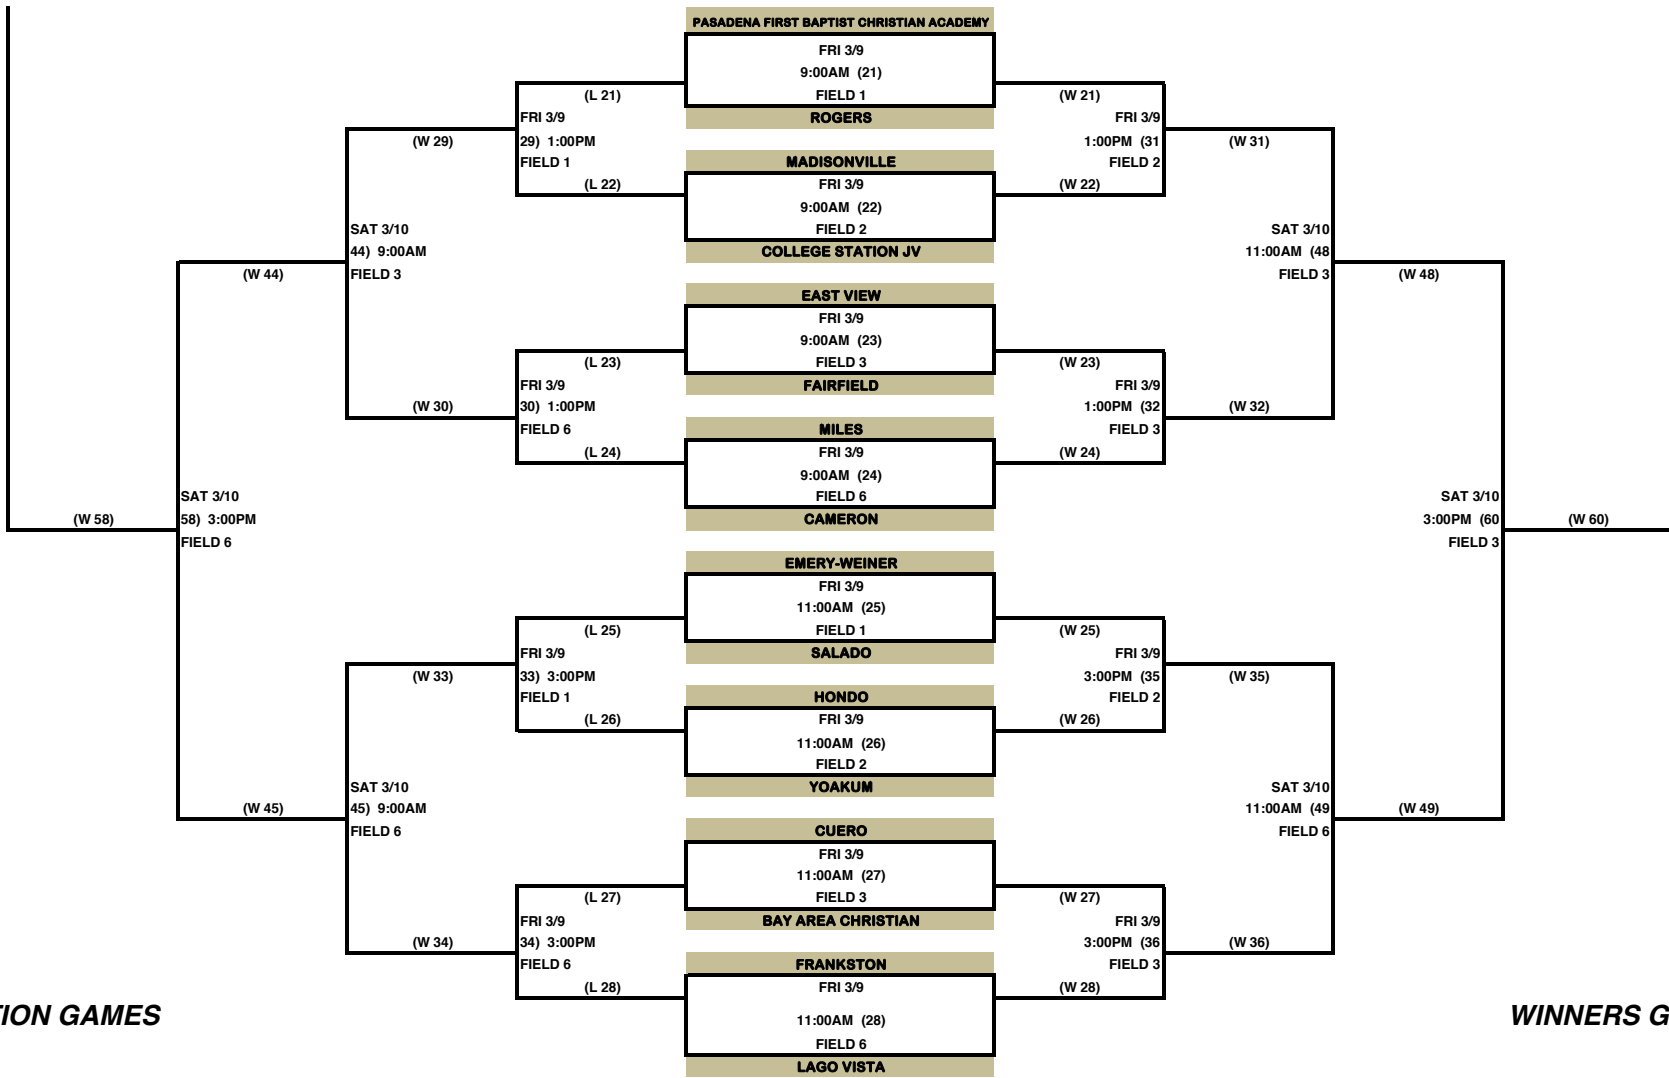

**2018 FRANKLIN ISD
6TH ANNUAL RBI (THE RANCH BASEBALL INVITATIONAL)
BASEBALL TOURNAMENT (32 TEAMS)**

MARCH 8 - MARCH 10, 2018

ALL GAMES SCHEDULED TO BE HELD AT FRANKLIN RANCH (2925 N. FM 46, FRANKLIN, TX 77856) OR FRANKLIN HIGH SCHOOL FIELD (1252 WEST FM 1644, FRANKLIN, TX 77856)

CONSOLATION GAMES

WINNERS GAMES

CONSOLATION

CHAMPION

CHAMPION

CONSOLATION GAMES

WINNERS GAMES

BRACKET LEGEND

FIELD 1 = Franklin Ranch Field 1
 FIELD 2 = Franklin Ranch Field 2
 FIELD 3 = Franklin Ranch Field 3
 FIELD 6 = Franklin Ranch Field 6
 HIGH SCHOOL FIELD = Franklin High School Field
 THUR 3/8 = Thursday, March 8th
 FRI 3/9 = Friday, March 9th
 SAT 3/10 = Saturday, March 10th
 (L #) = (Loser game #)
 (W #) = (Winner game #)
 Game numbers are listed next to game times (#)