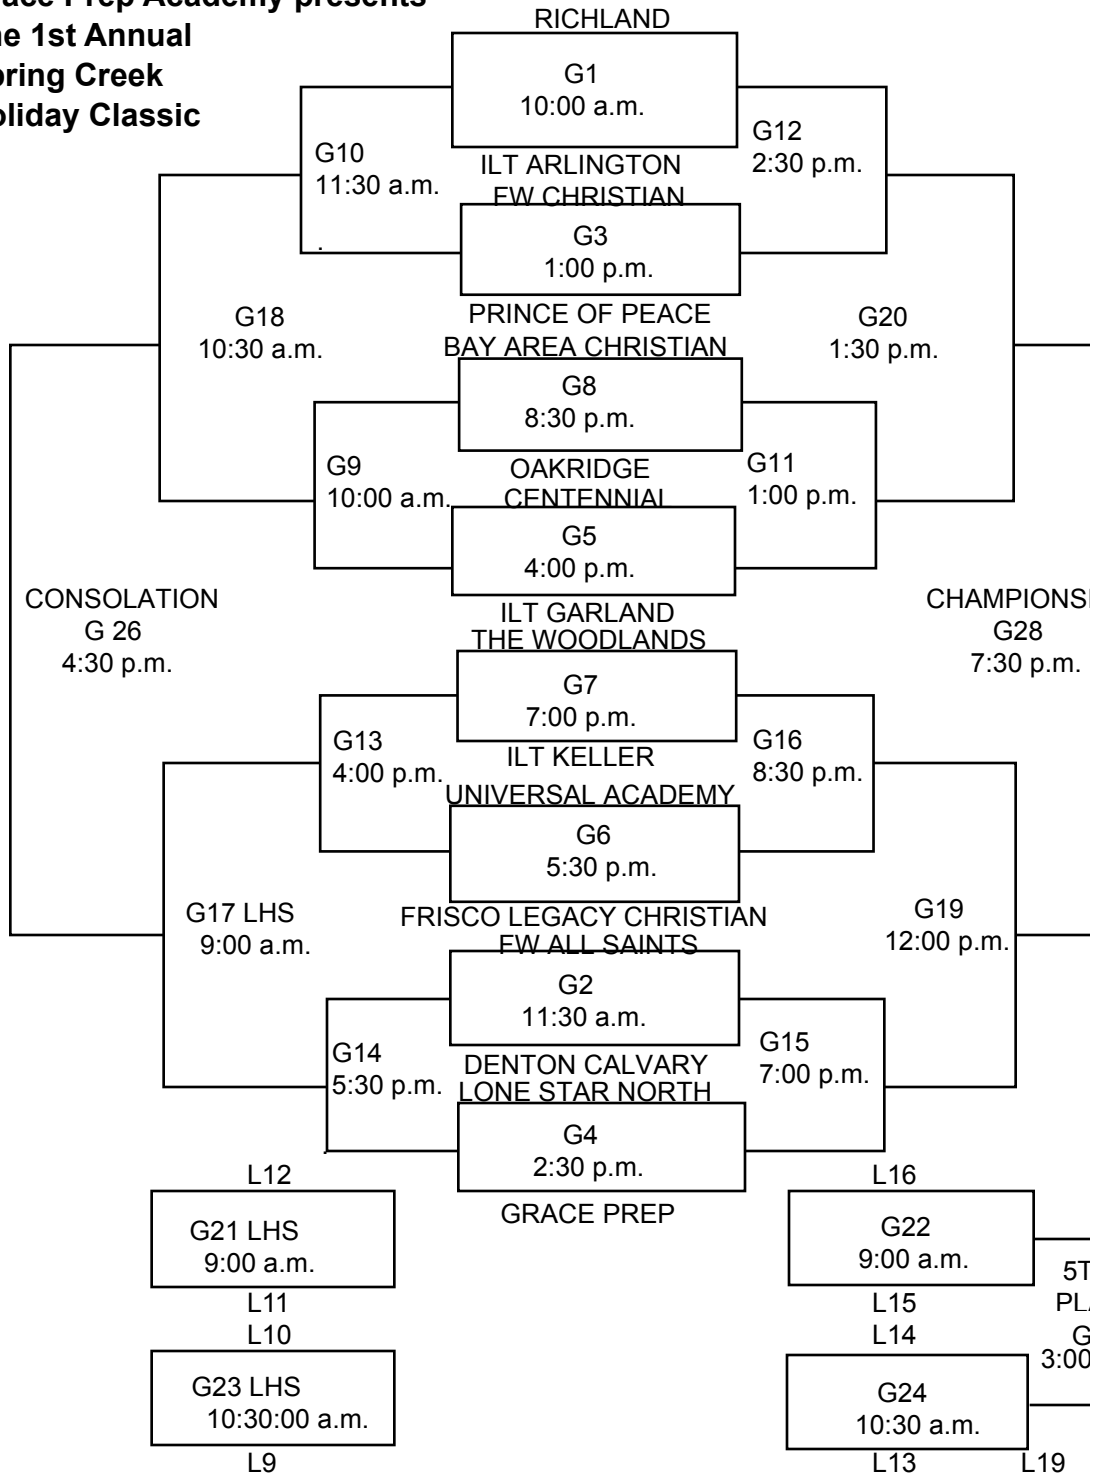

**Grace Prep Academy presents
The 1st Annual
Spring Creek
Holiday Classic**

- *games 1-8 to be played on 12/7
- *games 9-16 to be played on 12/8
- *games 17-28 to be played on 12/9
- *games 21-24 to be played at FH-USA
- *bottom team is home and will wear white

THIRD PL
G27
6:00 p.
L20

HIP

H
ACE
25
p.m.

ACE
m.