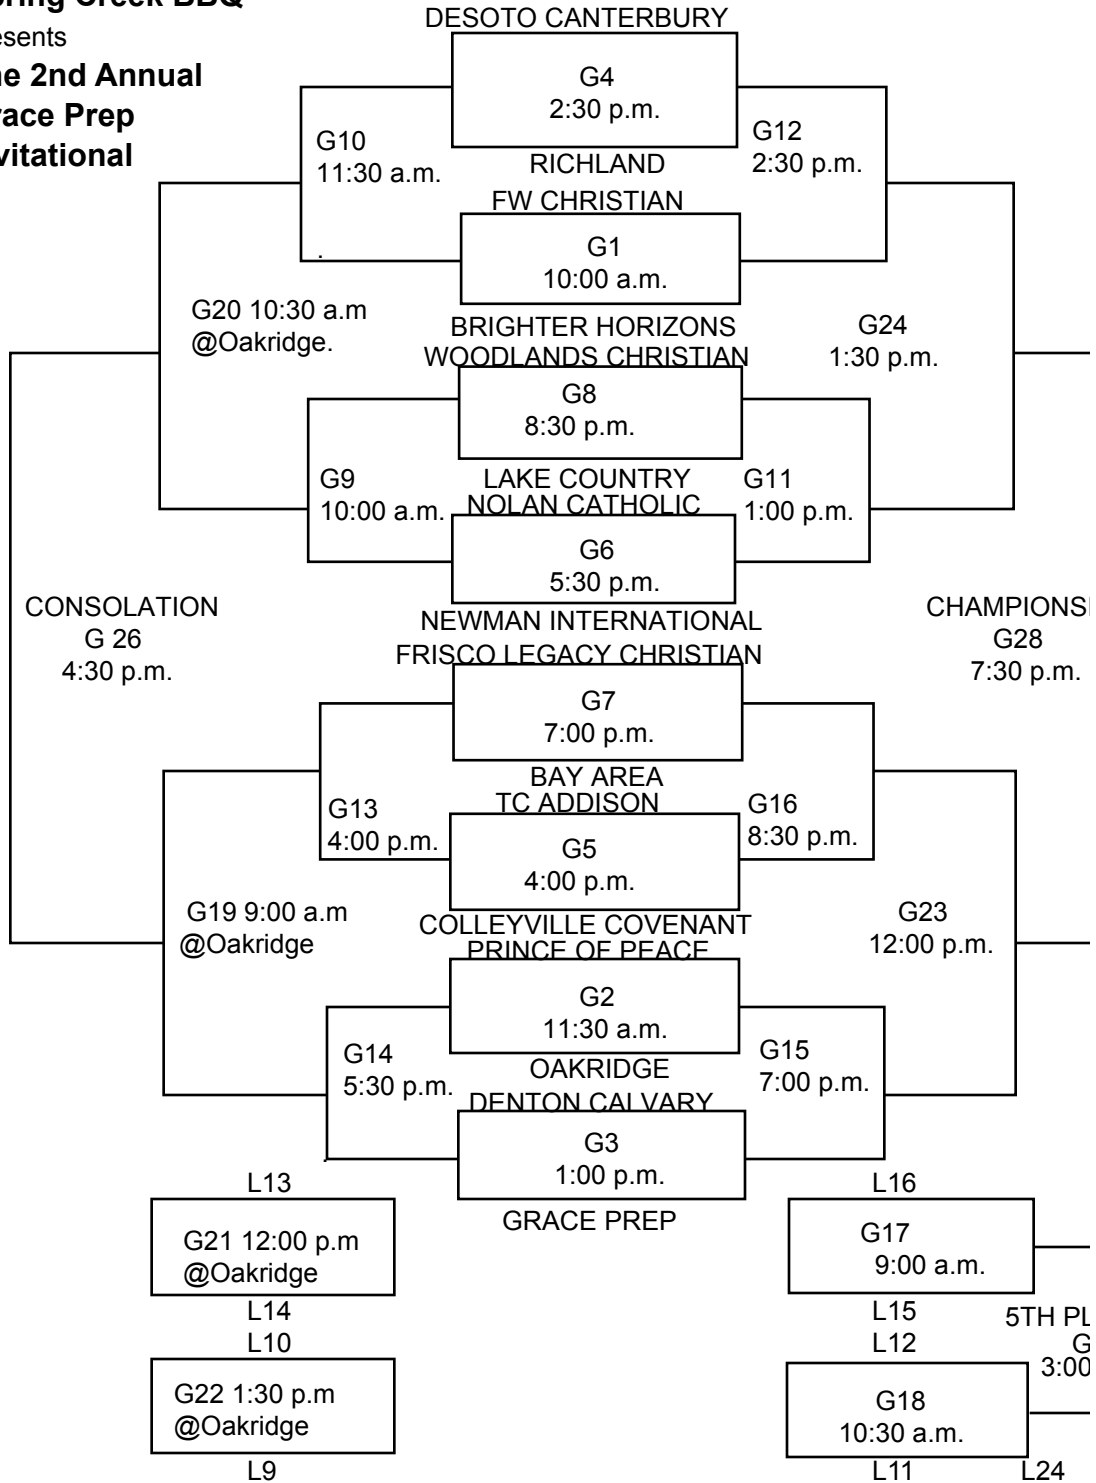

Spring Creek BBQ

presents

The 2nd Annual Grace Prep Invitational

- *games 1-8 to be played on 12/6
- *games 9-16 to be played on 12/7
- *games 17-28 to be played on 12/8
- *games 19-22 to be played at Oakridge
- *bottom team is home and will wear white

THIRD PL
G27
6:00 p.
L23

HIP

ACE
25
p.m.

ACE
m