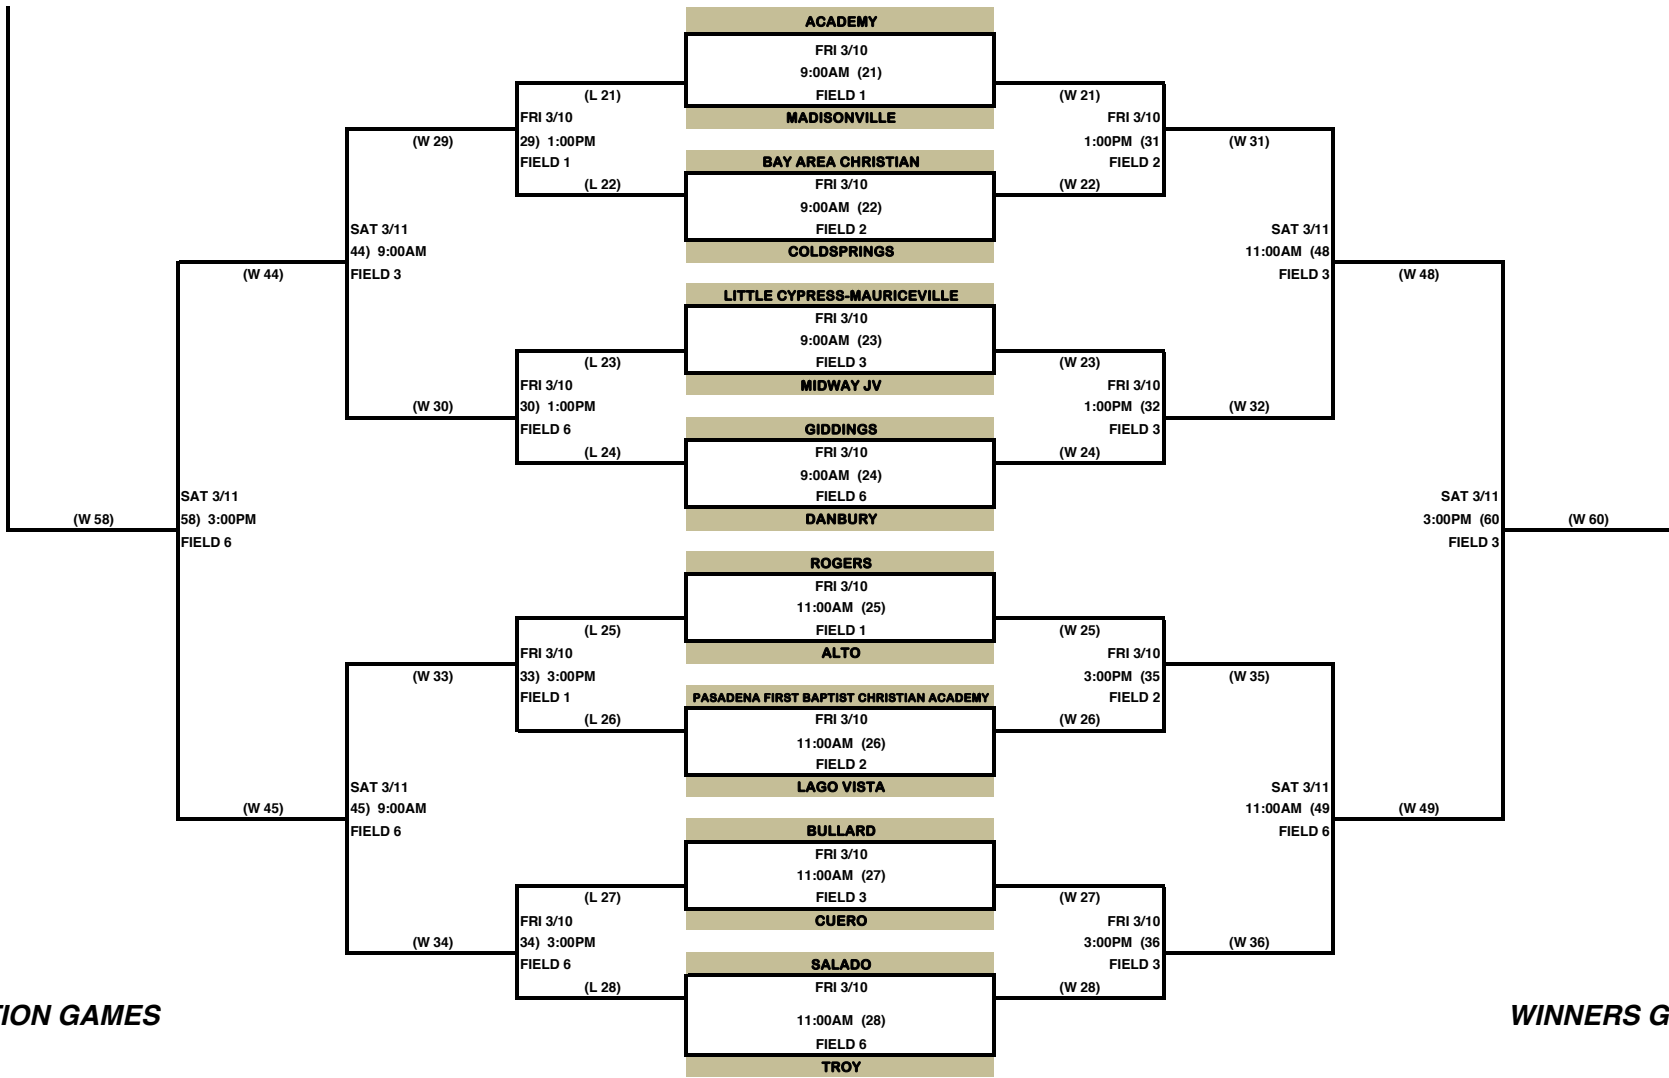

**2017 FRANKLIN ISD  
5TH ANNUAL RBI (THE RANCH BASEBALL INVITATIONAL)  
BASEBALL TOURNAMENT (32 TEAMS)  
MARCH 9 - MARCH 11, 2017**

ALL GAMES SCHEDULED TO BE HELD AT FRANKLIN RANCH (2925 N. FM 46, FRANKLIN, TX 77856) OR FRANKLIN HIGH SCHOOL FIELD (1252 WEST FM 1644, FRANKLIN, TX 77856)

**CONSOLATION GAMES**

**WINNERS GAMES**

CHAMPION

CONSOLATION GAMES

WINNERS GAMES

**BRACKET LEGEND**

FIELD 1 = Franklin Ranch Field 1  
 FIELD 2 = Franklin Ranch Field 2  
 FIELD 3 = Franklin Ranch Field 3  
 FIELD 6 = Franklin Ranch Field 6  
 HIGH SCHOOL FIELD = Franklin High School Field  
 THUR 3/9 = Thursday, March 9th  
 FRI 3/10 = Friday, March 10th  
 SAT 3/11 = Saturday, March 11th  
 (L #) = (Loser game #)  
 (W #) = (Winner game #)  
 Game numbers are listed next to game times (#)