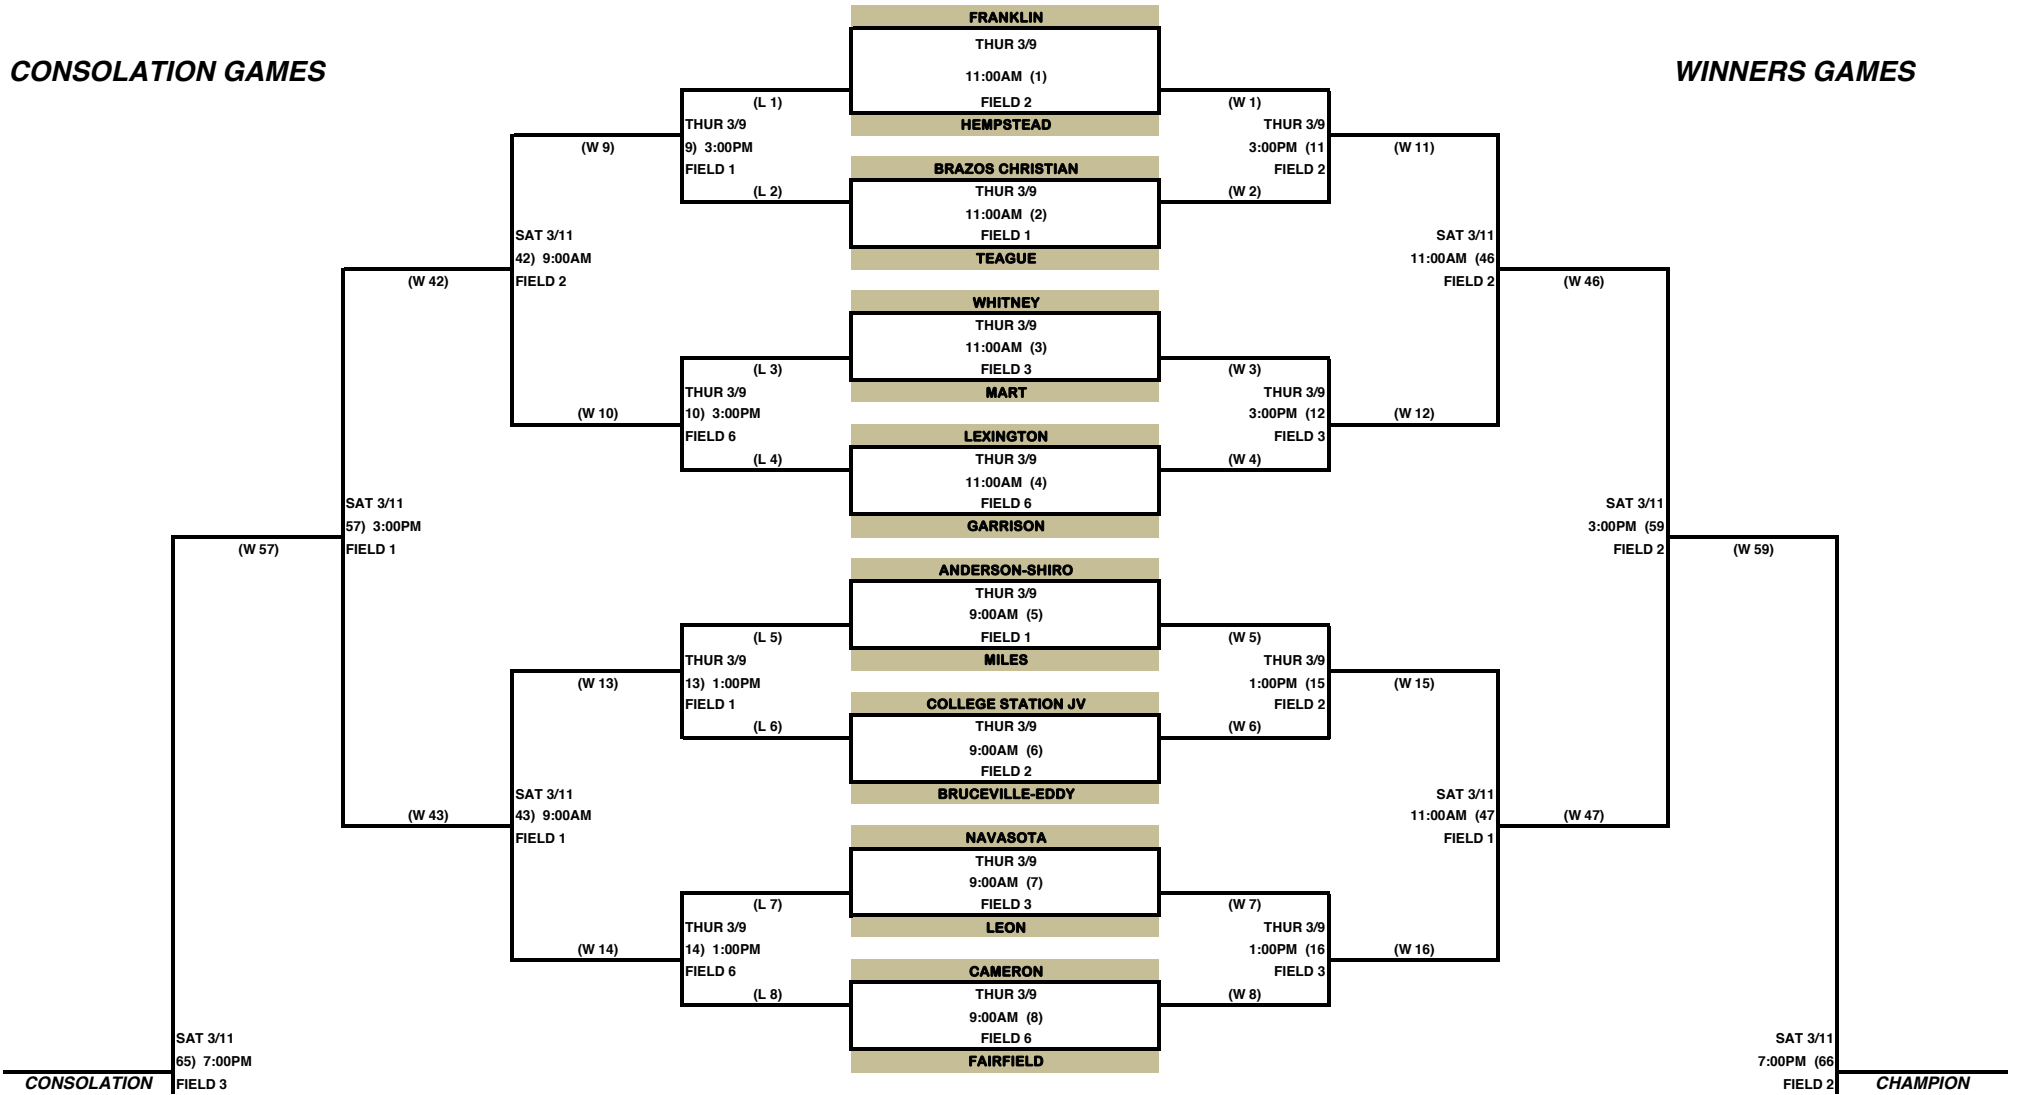

**2017 FRANKLIN ISD  
5TH ANNUAL RBI (THE RANCH BASEBALL INVITATIONAL)  
BASEBALL TOURNAMENT (32 TEAMS)  
MARCH 9 - MARCH 11, 2017**

ALL GAMES SCHEDULED TO BE HELD AT FRANKLIN RANCH (2925 N. FM 46, FRANKLIN, TX 77856) OR FRANKLIN HIGH SCHOOL FIELD (1252 WEST FM 1644, FRANKLIN, TX 77856)

**CONSOLATION GAMES**

**WINNERS GAMES**

CHAMPION

CONSOLATION GAMES

WINNERS GAMES

**BRACKET LEGEND**

FIELD 1 = Franklin Ranch Field 1  
 FIELD 2 = Franklin Ranch Field 2  
 FIELD 3 = Franklin Ranch Field 3  
 FIELD 6 = Franklin Ranch Field 6  
 HIGH SCHOOL FIELD = Franklin High School Field  
 THUR 3/9 = Thursday, March 9th  
 FRI 3/10 = Friday, March 10th  
 SAT 3/11 = Saturday, March 11th  
 (L #) = (Loser game #)  
 (W #) = (Winner game #)  
 Game numbers are listed next to game times (#)